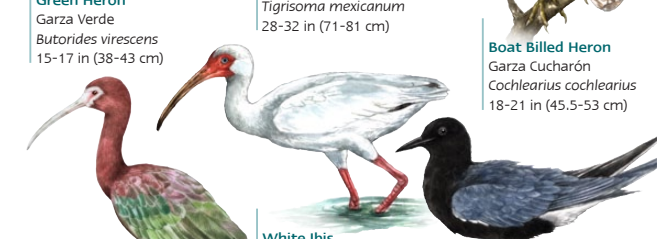

White-faced Ibis
Ibis Cara Blanca
Plegadis chini
20-24 in (51-61 cm)

White Ibis
Ibis Blanco
Eudocimus albus
21-25 in (53.5-63.5 cm)

Black Tern
Charrán Negro
Chlidonias niger
9-9.7 in (23-24.5 cm)