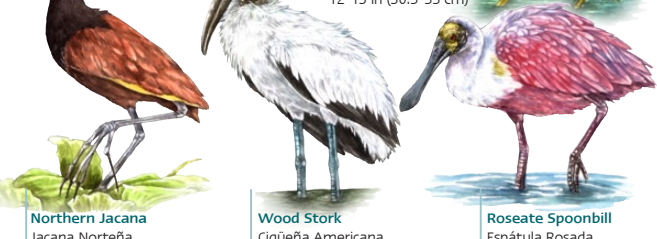

Northern Jacana
Jacana Norteña
Jacana spinosa
8.5-9.5 in (21.5-24 cm)

Wood Stork
Cigüeña Americana
Mycteria americana
35-40 in (89-101.5 cm)

Roseate Spoonbill
Espátula Rosada
Platalea ajaja
28-31 in (71-79 cm)